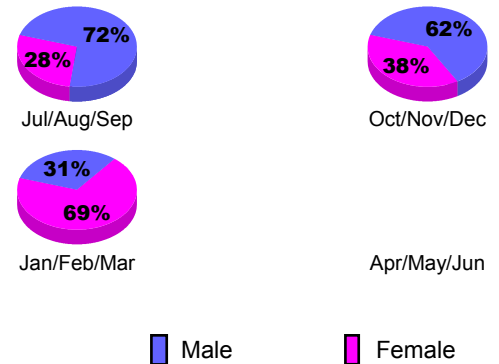

GMT: **VINOD KHANNA**

Location: **INDIA**

GMT CA: **6**

**CLUBS**

Month	New Club Goal	Actual New Clubs	Actual Dropped Clubs	Gain/Loss of Clubs
<b>2012-2013</b>				
Jul/Aug/Sep	1	2	0	2
Oct/Nov/Dec	1	5	0	5
Jan/Feb/Mar	1	1	0	1
Apr/May/June	0	1	0	1
<b>Totals</b>	<b>3</b>	<b>9</b>	<b>0</b>	<b>9</b>

**Club Results 2012-2013**

Goal, New, Dropped, Gain/Loss

**YTD Status Quo Clubs 2012-2013**

Status Quo Clubs Compared to Status Quo Members

**Club Gain/Loss 2012-2013**

**MEMBERSHIP**

Month	Net Memb Goal	Actual New Memb	Actual Dropped Memb	Gain/Loss of Memb
<b>2012-2013</b>				
Jul/Aug/Sep	10	319	173	146
Oct/Nov/Dec	40	329	43	286
Jan/Feb/Mar	65	389	15	374
Apr/May/June	10	104	313	-209
<b>Totals</b>	<b>125</b>	<b>1141</b>	<b>544</b>	<b>597</b>

**Membership Results 2012-2013**

Goal, New, Dropped, Gain/Loss

**Gender Comparison 2012-2013**

**Membership Gain/Loss 2012-2013**