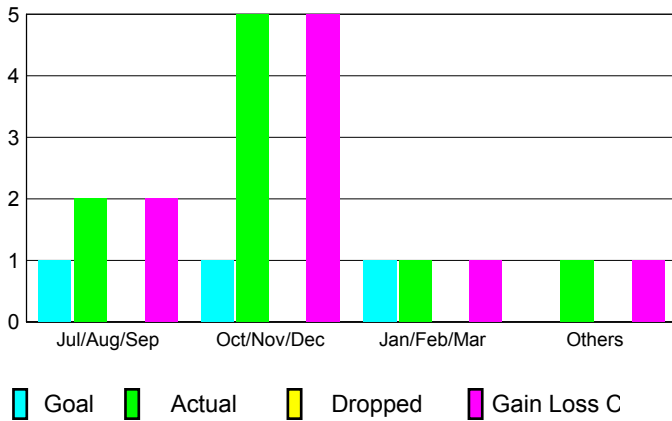

GMT: **VINOD KHANNA**

Location: **INDIA**

GMT CA: **6**

**CLUBS**

Month	New Club Goal	Actual New Clubs	Actual Dropped Clubs	Gain/Loss of Clubs
<b>2012-2013</b>				
Jul/Aug/Sep	1	2	0	2
Oct/Nov/Dec	1	5	0	5
Jan/Feb/Mar	1	1	0	1
Apr/May/June	0	1	0	1
<b>Totals</b>	<b>3</b>	<b>9</b>	<b>0</b>	<b>9</b>

**Club Results 2012-2013**

Goal, New, Dropped, Gain/Loss

**YTD Status Quo Clubs 2012-2013**

Status Quo Clubs Compared to Status Quo Members

**Club Gain/Loss 2012-2013**

**MEMBERSHIP**

Month	Net Memb Goal	Actual New Memb	Actual Dropped Memb	Gain/Loss of Memb
<b>2012-2013</b>				
Jul/Aug/Sep	10	319	173	146
Oct/Nov/Dec	40	329	43	286
Jan/Feb/Mar	65	389	15	374
Apr/May/June	10	104	313	-209
<b>Totals</b>	<b>125</b>	<b>1141</b>	<b>544</b>	<b>597</b>