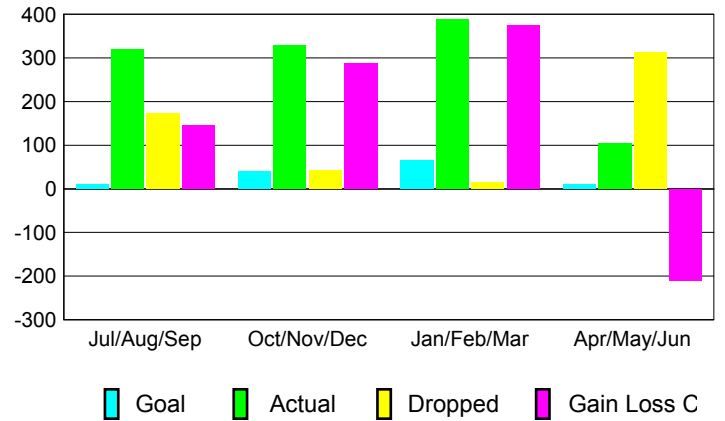

GMT: **VINOD KHANNA**

Location: **INDIA**

GMT CA: **6**

**CLUBS**

Month	New Club Goal	Actual New Clubs	Actual Dropped Clubs	Gain/Loss of Clubs
<b>2012-2013</b>				
Jul/Aug/Sep	1	2	0	2
Oct/Nov/Dec	1	5	0	5
Jan/Feb/Mar	1	1	0	1
Apr/May/June	0	1	0	1
<b>Totals</b>	<b>3</b>	<b>9</b>	<b>0</b>	<b>9</b>

**Club Results 2012-2013**

Goal, New, Dropped, Gain/Loss

**YTD Status Quo Clubs 2012-2013**

Status Quo Clubs Compared to Status Quo Members

**Club Gain/Loss 2012-2013**

**MEMBERSHIP**

Month	Net Memb Goal	Actual New Memb	Actual Dropped Memb	Gain/Loss of Memb
<b>2012-2013</b>				
Jul/Aug/Sep	10	319	173	146
Oct/Nov/Dec	40	329	43	286
Jan/Feb/Mar	65	389	15	374
Apr/May/June	10	104	313	-209
<b>Totals</b>	<b>125</b>	<b>1141</b>	<b>544</b>	<b>597</b>

**Membership Results 2012-2013**

Goal, New, Dropped, Gain/Loss

**Gender Comparison 2012-2013**

**Membership Gain/Loss 2012-2013**