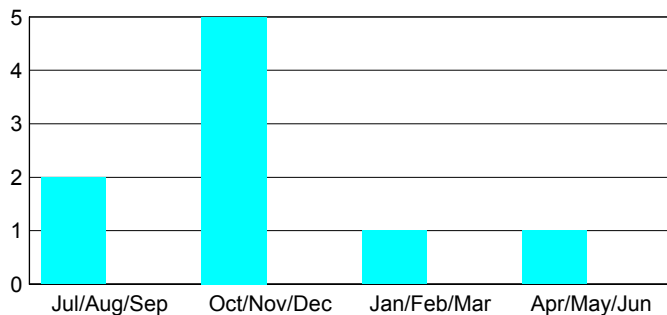

GMT: **VINOD KHANNA**

Location: **INDIA**

GMT CA: **6**

**CLUBS**

Month	New Club Goal	Actual New Clubs	Actual Dropped Clubs	Gain/Loss of Clubs
<b>2012-2013</b>				
Jul/Aug/Sep	1	2	0	2
Oct/Nov/Dec	1	5	0	5
Jan/Feb/Mar	1	1	0	1
Apr/May/June	0	1	0	1
<b>Totals</b>	<b>3</b>	<b>9</b>	<b>0</b>	<b>9</b>

**Club Results 2012-2013**

Goal, New, Dropped, Gain/Loss

**YTD Status Quo Clubs 2012-2013**

Status Quo Clubs Compared to Status Quo Members

**Club Gain/Loss 2012-2013**

**MEMBERSHIP**

Month	Net Memb Goal	Actual New Memb	Actual Dropped Memb	Gain/Loss of Memb
<b>2012-2013</b>				
Jul/Aug/Sep	10	319	173	146
Oct/Nov/Dec	40	329	43	286
Jan/Feb/Mar	65	389	15	374
Apr/May/June	10	104	313	-209
<b>Totals</b>	<b>125</b>	<b>1141</b>	<b>544</b>	<b>597</b>

**Membership Results 2012-2013**

Goal, New, Dropped, Gain/Loss

**Gender Comparison 2012-2013**

**Membership Gain/Loss 2012-2013**